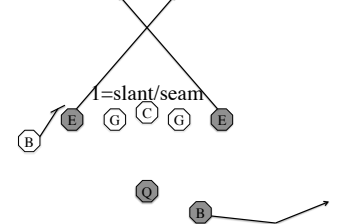

Fake

38

Gold Wing QB draw 4

Uncovered
lineman delay
1 count then
find LB

1 step drop, fake, then go

39

Gold Wing 1 Jet

0 step drop